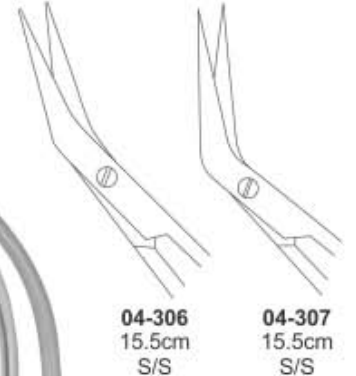

04-306
15.5cm
S/S

04-307
15.5cm
S/S